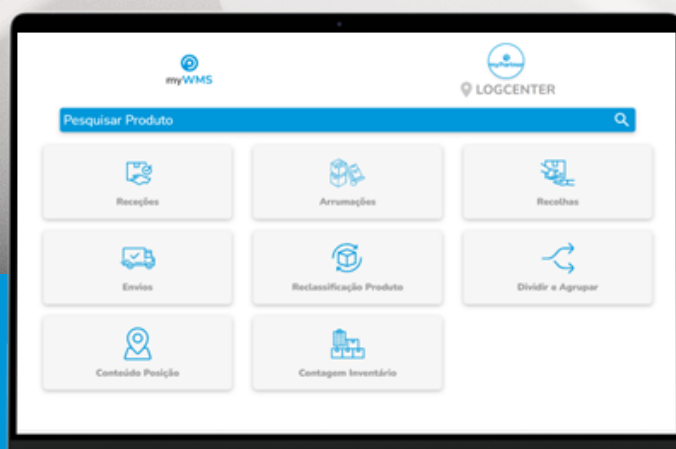

myWMS

myPartner

Porto

Travessa Helena Vieira da
Silva,
Nº 259 – 1.6
4450-573 Leça da Palmeira
Tel: [+351 229 982 310](tel:+351229982310)
Fax: [+351 229 982 319](tel:+351229982319)
mywms@mypartner.pt

Lisbon

Edifício Infante
Av. D. João II Nº35
13º D
1990-083 Lisboa
Tel: [+351 214 239 800](tel:+351214239800)
Fax: [+351 214 239 809](tel:+351214239809)
mywms@mypartner.pt